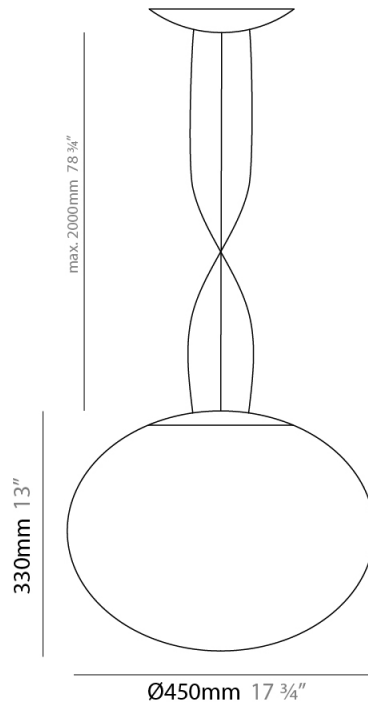

GILBERT SUSPENSION

D81402

base number

1. To build a product code in our configurator select the specify button on the base model # product page
2. To build a manual product code on this datasheet choose from the options listed below in blue font and add the suffix to the base model #

GENERAL

Series: Gilbert
Brand: Panzeri
Division: Design
Mounting Type: Suspension
Mounting Location: Ceiling
Subcategory: Pendant

PHYSICAL

Shape: Sphere
Diameter (mm): 450
Diameter (in): 17 ¹¹/₁₆
Height (mm): 330
Height (in): 13
Max. Overall Height (mm): 2330
Max. Overall Height (in): 91 ³/₄
Light Distribution: Omnidirectional
Weight (kg): 5.3
Weight (lbs): 11.7
Diffuser: Matt White Blown Glass
Fixture Finish: WHI
Fixture Material: Glass / Aluminum
Cable Details: 2000mm / 78 5/8" long steel suspension cable 2000mm / 78 5/8" Clear double power cable

ELECTRICAL

Number of Lamps: 1
Lamp Type: LED Retrofit
Lamp Shape: A19
Bulb Included: Bulb Not Included
Max. Wattage Per Lamp (W): 15
Lamp Base: E26
Input Voltage (V): 120
Upon Request: 277Vac / GU24

LED

OPTICAL

RATINGS AND CERTIFICATIONS

Certified By: Certified for North American Standards
IP rating: IP20

PROJECT	
TYPE	
SPECIFIER	
QUANTITY	
DATE