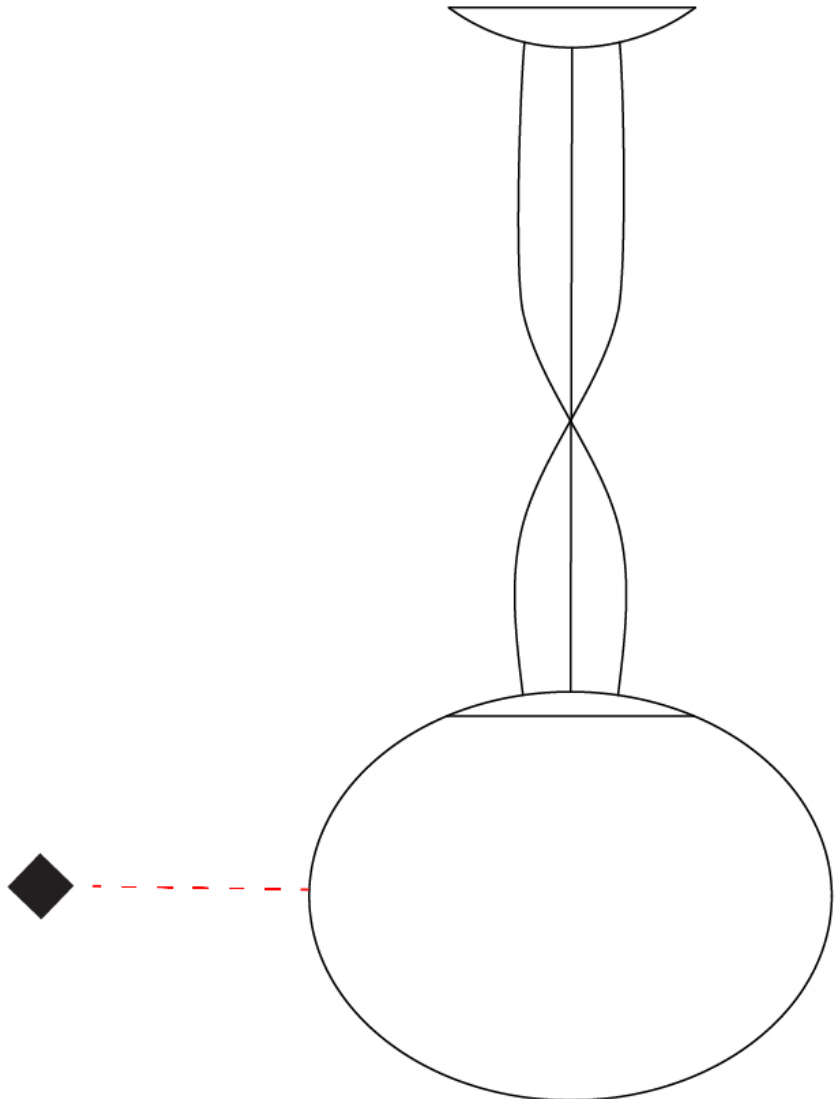

D81399

PROJECT

TYPE

SPECIFIER

QUANTITY

DATE

D