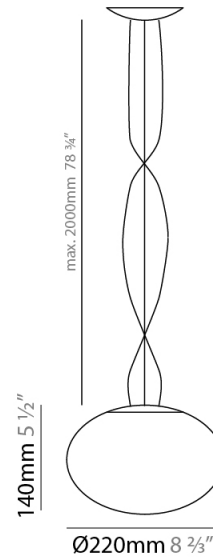

GILBERT SUSPENSION

D81399

base number

1. To build a product code in our configurator select the specify button on the base model # product page
2. To build a manual product code on this datasheet choose from the options listed below in blue font and add the suffix to the base model #

GENERAL

Series: Gilbert
Brand: Panzeri
Division: Design
Mounting Type: Suspension
Mounting Location: Ceiling
Subcategory: Pendant

PHYSICAL

Shape: Sphere
Diameter (mm): 220
Diameter (in): 8 ¹¹/₁₆
Height (mm): 140
Height (in): 5 ¹/₂
Max. Overall Height (mm): 2140
Max. Overall Height (in): 84 ¹/₄
Light Distribution: Omnidirectional
Weight (kg): 1.202
Weight (lbs): 2.65
Diffuser: Matt White Blown Glass
Fixture Finish: WHI
Fixture Material: Glass / Aluminum
Cable Details: 2000mm / 78 5/8" long steel suspension cable 2000mm / 78 5/8" Clear double power cable

ELECTRICAL

Number of Lamps: 1
Lamp Type: LED Retrofit
Lamp Shape: T4
Bulb Included: Bulb Not Included
Max. Wattage Per Lamp (W): 4
Lamp Base: G9
Input Voltage (V): 120

LED

OPTICAL

RATINGS AND CERTIFICATIONS

Certified By: Certified for North American Standards
IP rating: IP20

PROJECT	
TYPE	
SPECIFIER	
QUANTITY	
DATE