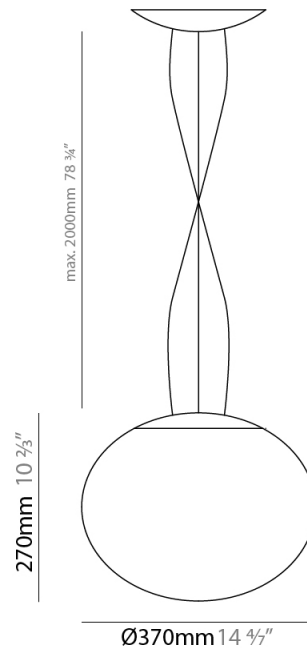

GILBERT SUSPENSION

D81421

base number

1. To build a product code in our configurator select the specify button on the base model # product page
2. To build a manual product code on this datasheet choose from the options listed below in blue font and add the suffix to the base model #

GENERAL

Series: Gilbert
Brand: Panzeri
Division: Design
Mounting Type: Suspension
Mounting Location: Ceiling
Subcategory: Pendant

PHYSICAL

Shape: Sphere
Diameter (mm): 370
Diameter (in): 14 ³/₁₆
Height (mm): 270
Height (in): 10 ⁵/₈
Max. Overall Height (mm): 2270
Max. Overall Height (in): 89 ³/₈
Light Distribution: Omnidirectional
Weight (kg): 3.80
Weight (lbs): 8.37
Diffuser: Matt White Blown Glass
Fixture Finish: WHI
Fixture Material: Glass / Aluminum
Cable Details: 2000mm / 78 5/8" long steel suspension cable 2000mm / 78 5/8" Clear double power cable

ELECTRICAL

Number of Lamps: 1
Lamp Type: LED Retrofit
Lamp Shape: A19
Bulb Included: Bulb Not Included
Max. Wattage Per Lamp (W): 7
Lamp Base: E26
Input Voltage (V): 120
Upon Request: 277Vac / GU24

LED

OPTICAL

RATINGS AND CERTIFICATIONS

Certified By: Certified for North American Standards
IP rating: IP20

PROJECT
TYPE
SPECIFIER
QUANTITY
DATE