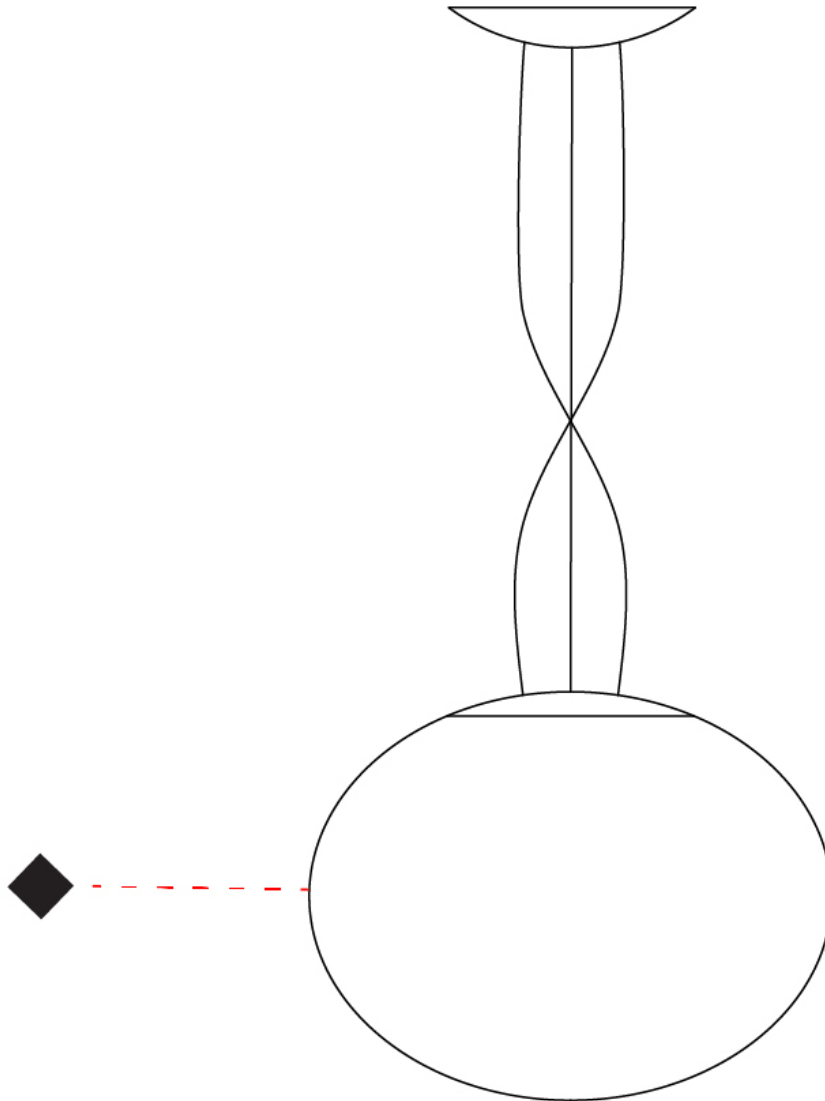

D81402

PROJECT _____

TYPE _____

SPECIFIER _____

QUANTITY _____

DATE _____

D