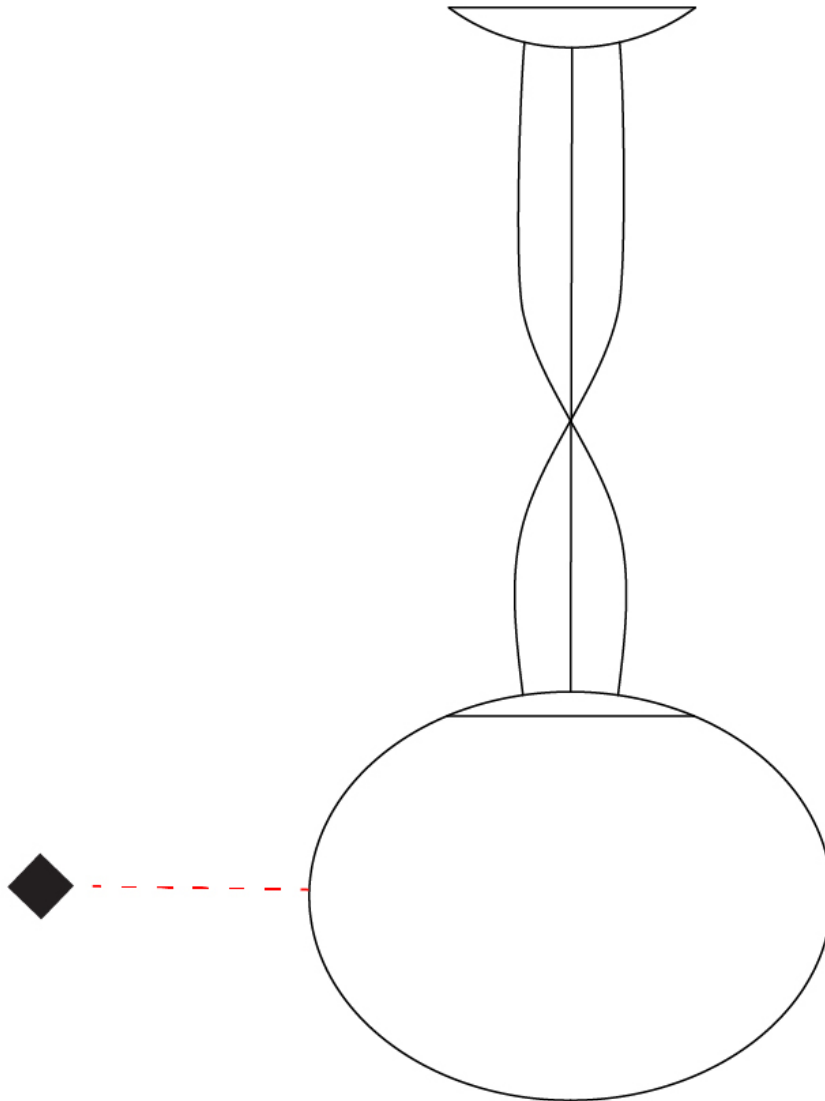

D81421

PROJECT

TYPE

SPECIFIER

QUANTITY

DATE

D